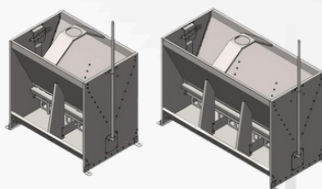

## UNIFEEDER FULL WELDED MODELS

Model	Places	Stock volume (kg)	Number of heads	Size (L*W*H)
UFW126-229	4	70	44-58	762*545*785
UFW126-344	6	105	66-88	1142*545*785
UFW126-463	8	150	100-126	1522*545*785
UFW126-573	10	175	110-146	1902*545*785