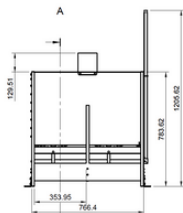

## UNIFEEDER FULL WELDED MODELS

Model	Places	Stock volume (kg)	Number of heads	Size (L*W*H)
UFW126-229	4	70	44-58	762*545*785
UFW126-344	6	105	66-88	1142*545*785
UFW126-463	8	150	100-126	1522*545*785
UFW126-573	10	175	110-146	1902*545*785